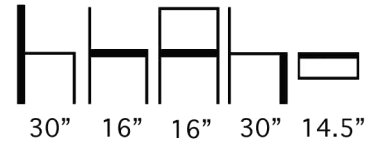

● ● ● TABOUR-C5SWIV
Swivel Barstool

Polished or Matt Chrome Steel
Swivel Base Barstool with
Upholstered High Density
Injection Molded Foam Seat.

Available in COM or in Aceray
Graded in Vinyls.

RTS: Ready to Ship.