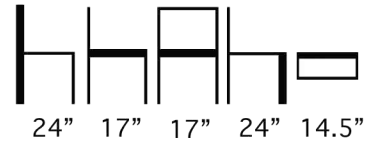

● ● ● TABOUR-D6 Counter Stool

Polished or Matt Chrome Steel
Frame Counter Stool with
Upholstered High Density Injection
Molded Foam Seat.

Available in COM or in Aceray
Graded in Vinyls.

RTS: Ready to Ship.