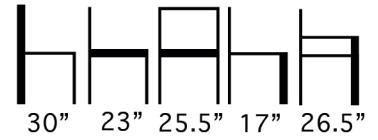

**THE LOOK OF SEATING®**  
www.aceray.com

**Design:**  
**Area 44**

● ● ● TANGO - 7 Lounge Chair

Solid Beech Wood Frame Lounge chair with Upholstered Seat in COM, COL or Aceray Graded in Upholstery.

Weight: 20 Lbs.