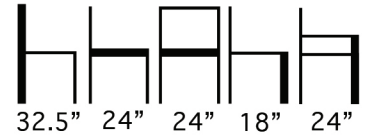

High Density Injection Molding
Foam Armchair with Polished
Chrome Round Steel Swivel Base.

Available in COM, COL or Aceray
Graded in Upholstery.

Weight: 45 Lbs.