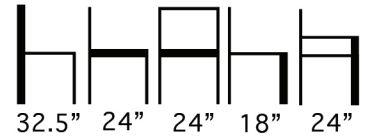

● ● ● AMPIO-3W Armchair