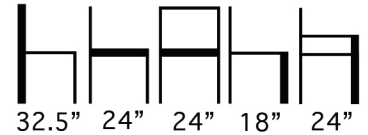

High Density Injection Molding
Foam Open Back Armchair with
Polished Chrome Round Steel
Swivel Base.

Available in COM, COL or Aceray
Graded in Upholstery.

Weight: 45 Lbs.