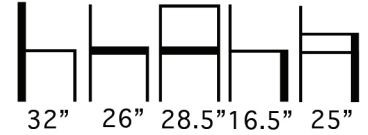

High Density Injection Molding
Foam Lounge Chair with Polished
Chrome Round Steel Swivel Base.

Available in COM, COL or Aceray
Graded in Upholstery.

Weight: 57 Lbs.