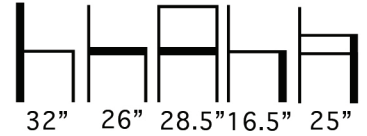

● ● ● AMPIO-7W Lounge Chair

High Density Injection Molding
Foam Lounge Chair with Solid
Beech Wood Base.

Available in COM, COL or Aceray
Graded in Upholstery.

Available in Aceray Standard
Wood Stains or in Custom
Finishes.

Weight: 33 Lbs.