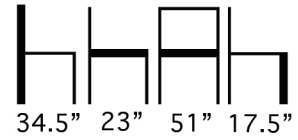

Solid Ash Wood Love Seat with Angled Side Stretchers and Fully Upholstered Seat & Back.

Available in COM, COL or Aceray Graded in Upholstery.

Available in Aceray Standard Wood Stains or in Custom Finishes.

Weight: 44 Lbs.