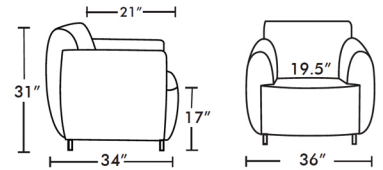

**Design:**  
**Fabio Flora**

● ● ● ● Bolide36 Armchair

Frame: Solid Wood.

Seat: Multi-Density High-Resilient Polyurethane Foam.

Legs: Polished Chrome.

Available in COM, COL or Aceray Graded in Upholstery.

Weight: 84 Lbs.

Bolide36