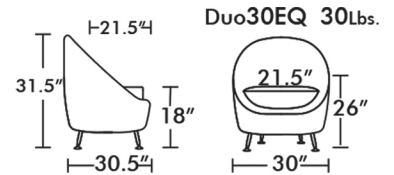

● ● ● DUO30EQ - Armchair

Frame: Solid Wood.

Seat & Back: Multi Density High-Resilient Polyurethane Foam with Tufted Inside Back.

Legs: Solid Wood or Self- Leveling Polished Chrome Steel.

Available in COM, COL or Aceray Graded in Upholstery.