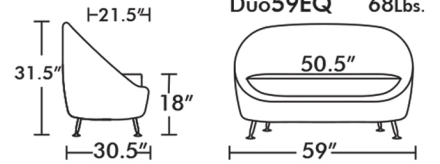

● ● ● DU059EQ - Sofa

Frame: Solid Wood.

Seat & Back: Multi Density High-Resilient Polyurethane Foam with Tufted Inside Back.

Legs: Solid Wood or Self- Leveling Polished Chrome Steel.

Available in COM, COL or Aceray Graded in Upholstery.