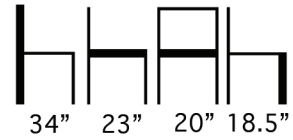

THE LOOK OF SEATING®
www.aceray.com

Design:
Cartesi e Tonelli

● ● ● GRADO-1 Side Chair

Solid Beech Wood Side Chair
with Upholstered Seat & Back
and Wood Details on the Back.

Available in COM, COL or Aceray
Graded in Upholstery.