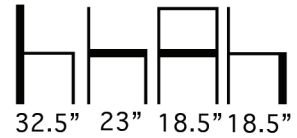

**Design:**  
Studio Carlesi/Tonelli

● ● ● ● MOLTO-1 Side Chair

Fully Upholstered Solid Beech  
Wood Frame Side Chair with  
Reinforced Round Legs.

Available in COM, COL or Aceray  
Graded in Upholstery.