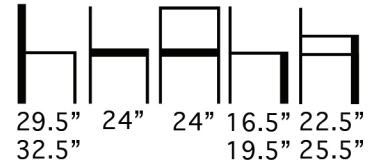

Upholstered High Density Injection Molded Foam Armchair with Gas Piston and a 5-Prong Polished Chrome Cast Aluminum Swivel Base with Casters.

Available in COM, COL or Aceray Graded in Upholstery.

Weight: 23 Lbs.