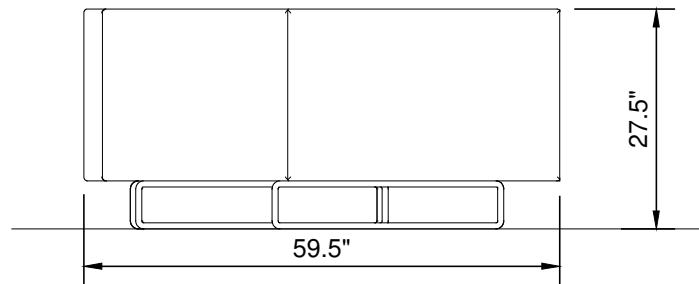

Aceray LLC
www.aceray.com
E-mail: info@aceray.com

PLAN VIEW

FRONT VIEW

SIDE VIEW

MISTO-CRV 1 OF 2

1/2"=1'-0"

NOTES:

1. INSTALLATION TO BE COMPLETED IN ACCORDANCE WITH MANUFACTURER'S SPECIFICATIONS.
2. ALL DIMENSIONS ARE CONSIDERED TRUE AND REFLECT MANUFACTURER'S SPECIFICATIONS.
3. DO NOT SCALE DRAWING.

Aceray LLC
www.aceray.com
E-mail: info@aceray.com

MISTO-CRV 2 OF 2

1/2"=1'-0"

NOTES:

1. INSTALLATION TO BE COMPLETED IN ACCORDANCE WITH MANUFACTURER'S SPECIFICATIONS.
2. ALL DIMENSIONS ARE CONSIDERED TRUE AND REFLECT MANUFACTURER'S SPECIFICATIONS.
3. DO NOT SCALE DRAWING.