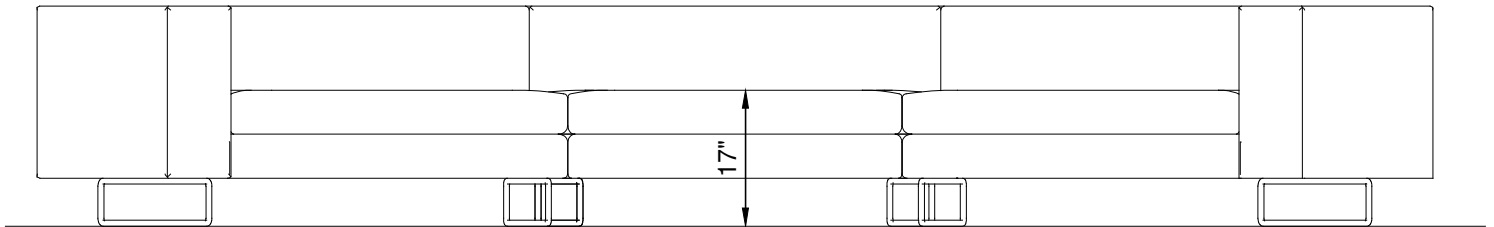

Aceray LLC
www.aceray.com
E-mail: info@aceray.com

PLAN VIEW

FRONT VIEW

SIDE VIEW

MISTO-CRV 1 OF 2

1/2"=1'-0"

NOTES:

1. INSTALLATION TO BE COMPLETED IN ACCORDANCE WITH MANUFACTURER'S SPECIFICATIONS.
2. ALL DIMENSIONS ARE CONSIDERED TRUE AND REFLECT MANUFACTURER'S SPECIFICATIONS.
3. DO NOT SCALE DRAWING.

Aceray LLC
www.aceray.com
E-mail: info@aceray.com

MISTO-CRV 2 OF 2

1/2"=1'-0"

NOTES:

1. INSTALLATION TO BE COMPLETED IN ACCORDANCE WITH MANUFACTURER'S SPECIFICATIONS.
2. ALL DIMENSIONS ARE CONSIDERED TRUE AND REFLECT MANUFACTURER'S SPECIFICATIONS.
3. DO NOT SCALE DRAWING.