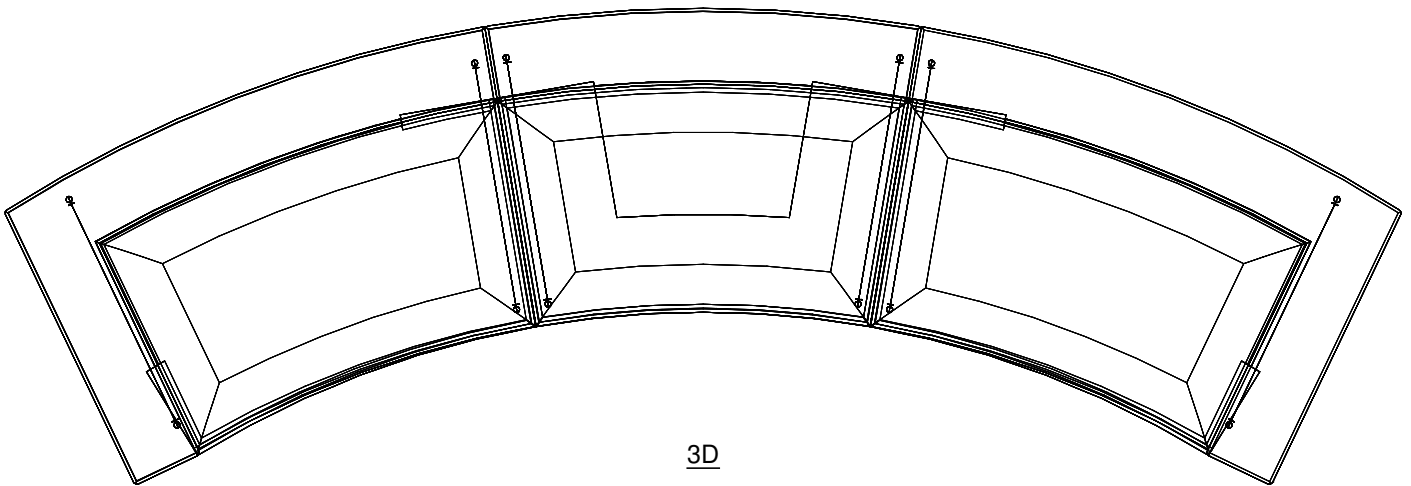

Aceray LLC
www.aceray.com
E-mail: info@aceray.com

PLAN VIEW

FRONT VIEW

SIDE VIEW

MISTO-CRV 1 OF 2

1/2"=1'-0"

NOTES:

1. INSTALLATION TO BE COMPLETED IN ACCORDANCE WITH MANUFACTURER'S SPECIFICATIONS.
2. ALL DIMENSIONS ARE CONSIDERED TRUE AND REFLECT MANUFACTURER'S SPECIFICATIONS.
3. DO NOT SCALE DRAWING.

Aceray LLC
www.aceray.com
E-mail: info@aceray.com

MISTO-CRV 2 OF 2

1/2"=1'-0"

NOTES:

1. INSTALLATION TO BE COMPLETED IN ACCORDANCE WITH MANUFACTURER'S SPECIFICATIONS.
2. ALL DIMENSIONS ARE CONSIDERED TRUE AND REFLECT MANUFACTURER'S SPECIFICATIONS.
3. DO NOT SCALE DRAWING.