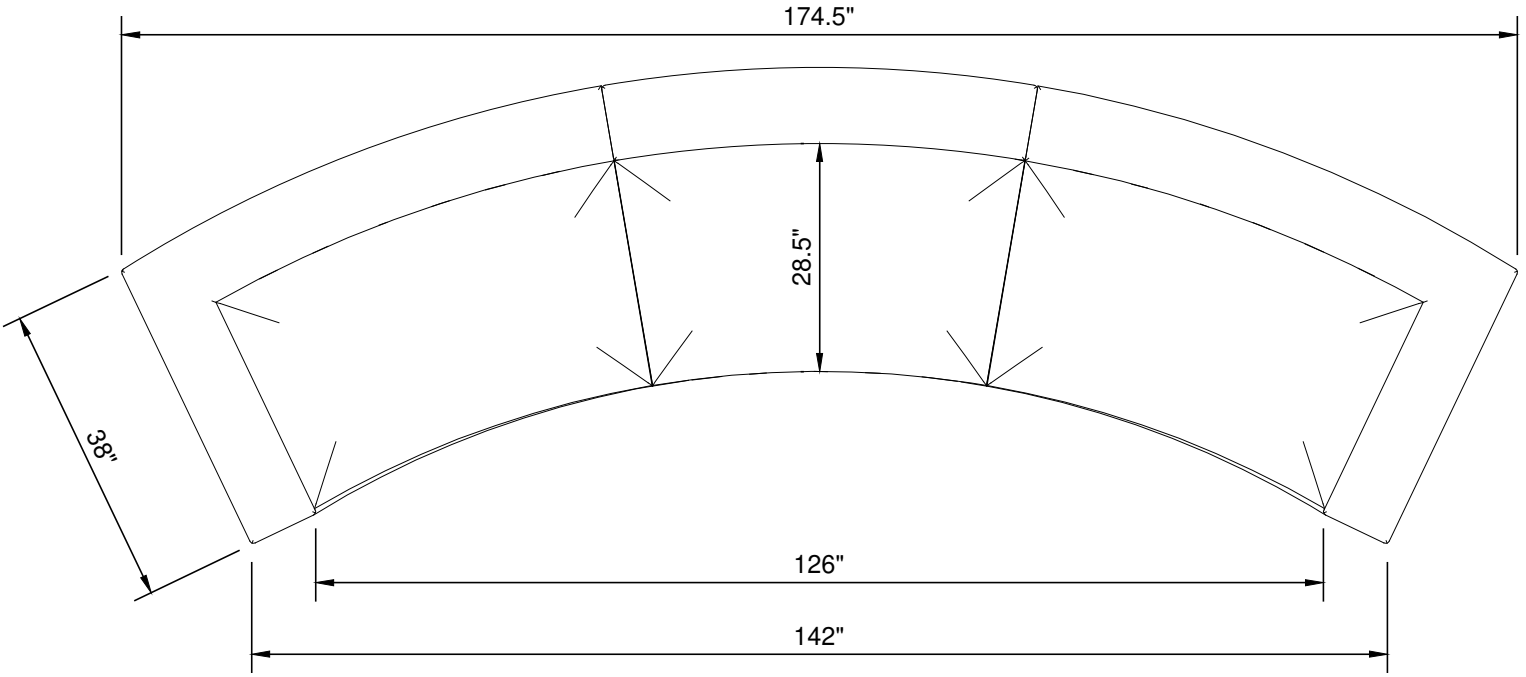

Aceray LLC
www.aceray.com
E-mail: info@aceray.com

PLAN VIEW

FRONT VIEW

SIDE VIEW

MISTO-CRV 1 OF 2

1/2"=1'-0"

NOTES:

1. INSTALLATION TO BE COMPLETED IN ACCORDANCE WITH MANUFACTURER'S SPECIFICATIONS.
2. ALL DIMENSIONS ARE CONSIDERED TRUE AND REFLECT MANUFACTURER'S SPECIFICATIONS.
3. DO NOT SCALE DRAWING.

Aceray LLC
www.aceray.com
E-mail: info@aceray.com

MISTO-CRV 2 OF 2

1/2"=1'-0"

NOTES:

1. INSTALLATION TO BE COMPLETED IN ACCORDANCE WITH MANUFACTURER'S SPECIFICATIONS.
2. ALL DIMENSIONS ARE CONSIDERED TRUE AND REFLECT MANUFACTURER'S SPECIFICATIONS.
3. DO NOT SCALE DRAWING.