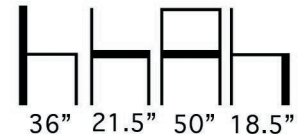

Design:
Studio Tipi

● ● ● 217UO Love Seat

Beech Wood Frame Love Seat
with an Opening in the
Upholstered Back.
Welt Details on the Back.

Available in Aceray Standard
Wood Stains or Custom Stains.

Available in COM, COL or Aceray
Graded in Upholstery.