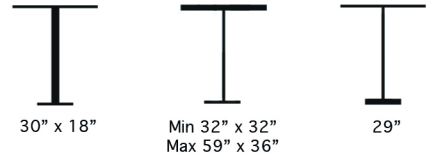

● ● ● ● #873 Double Table Base

Cast Iron Double Table Base.

Available in Indoor Powder
Coat Finishes.

Available with Adjustable Footcaps

#873