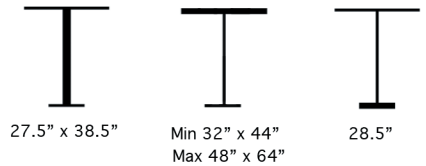

THE LOOK OF SEATING™
www.aceray.com

● ● ● ● STRATO-ADA/Double
Table Base

Round Pole, Stainless Steel
Round Pole, Solid Wood

Available in:

- Polished Chrome
- Matte Chrome
- Indoor Powder Coated Finishes in Textures (White, Black, Silver, Graphite or Brown)
- Custom Powder Coat Finishes (Minimums May Apply)
- Wood Poles with Polished or Matte Chrome Bases

Table Bases Supplied with Adjustable Footcaps.

Standard Pole Size: 3" Diam.
Wood Poles are Reinforced with a Metal Tube Core.

Maximum Recommended Table Top Sizes Refer to 1"-1½" MDF or Particle Board Tops.
For Heavier Table Tops, Sizes Need to be Adjusted Accordingly.