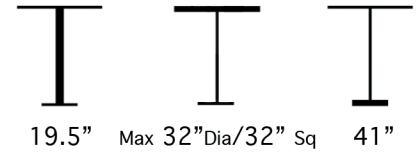

● ● ● ● STRATO-B Bar Height
Table Base

Round Pole, Stainless Steel
Round Pole, Solid Wood

Available in:

- Polished Chrome
- Matte Chrome
- Indoor Powder Coated Finishes in Textures (White, Black, Silver, Graphite or Brown)
- Custom Powder Coat Finishes (Minimums May Apply)
- Wood Poles with Polished or Matte Chrome Bases

Table Bases Supplied with
Adjustable Footcaps.

Standard Pole Size: 3" Diam.
Wood Poles are Reinforced with a
Metal Tube Core.

Maximum Recommended Table Top
Sizes Refer to 1"-1½" MDF or
Particle Board Tops.
For Heavier Table Tops, Sizes Need
to be Adjusted Accordingly.