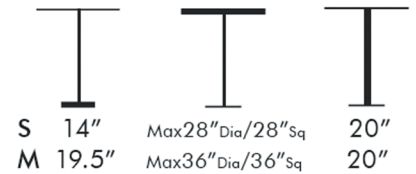

THE LOOK OF SEATING™
www.aceray.com

● ● ● ● STRATO-L Low Table Base

Round Pole, Stainless Steel
Round Pole, Solid Wood

Available in:

- Polished Chrome
- Matte Chrome
- Indoor Powder Coated Finishes in Textures (White, Black, Silver, Graphite or Brown)
- Custom Powder Coat Finishes (Minimums May Apply)
- Wood Poles with Polished or Matte Chrome Bases

Table Bases Supplied with Adjustable Footcaps.

Standard Pole Size: 3" Diam.
Wood Poles are Reinforced with a Metal Tube Core.

Maximum Recommended Table Top Sizes Refer to 1"-1½" MDF or Particle Board Tops.
For Heavier Table Tops, Sizes Need to be Adjusted Accordingly.