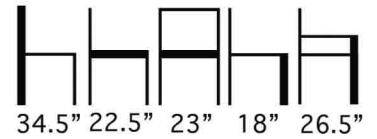

Design:
Studio Tipi

● ● ● ● #372 Armchair

#372

Beech Wood Armchair with
Woven Leather Back.

Leather Straps Available in Black,
Dark Brown, Natural.

Aceray llc
4465 Kipling Street, Suite 202
Wheat Ridge, CO 80033
Ph: 303.733.3403
info@aceray.com
©2019 Aceray