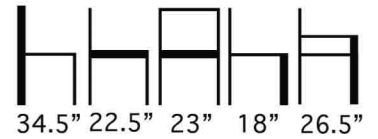

Design:
Studio Tipi

● ● ● ● #372U Armchair

#372U

Beech Wood Armchair with
Fully Upholstered Panel Back.

Aceray llc
4465 Kipling Street, Suite 202
Wheat Ridge, CO 80033
Ph: 303.733.3403
info@aceray.com
©2019 Aceray