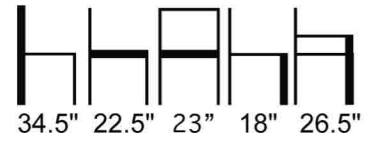

Design:
Studio Tipi

● ● ● #373 Armchair

Beech Wood Armchair with Upholstered Seat and Woven Leather Back.

Leather Straps Available in Natural, Dark Brown, and Black.

#373