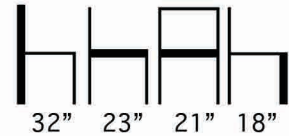

● ● ● ● LUNA-M Chair

High Density Injection Molded Foam Chair with Curved Back. Metal Legs Available in Polished Chrome or Black Powdercoat.

Available in COM, COL or Aceray Graded in Upholstery.

Use of Stretchy Fabrics is Suggested.

Weight: 22 Lbs.

Aceray llc
4465 Kipling Street, Suite 202
Wheat Ridge, CO 80033
Ph: 303.733.3403
info@aceray.com
©2019 Aceray