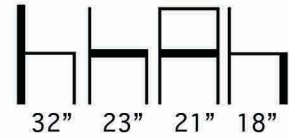

**THE LOOK OF SEATING®**  
www.aceray.com

**Design:**  
E. & P. Ciani Design

● ● ● ● LUNA-SWIV4P Swivel Chair

High Density Injection Molded Foam Chair with Curved Back and Polished Chrome Steel Swivel Base.

Use of Stretchy Fabrics is Suggested.

Weight: 29 Lbs.

**Aceray llc**  
4465 Kipling Street, Suite 202  
Wheat Ridge, CO 80033  
Ph: 303.733.3403  
info@aceray.com  
©2019 Aceray