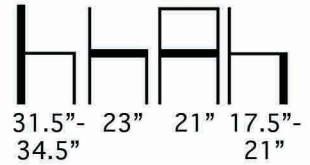

High Density Injection Molded Foam Chair with Curved Back.

Polished Cast Aluminum 5-prong Swivel Base with Gas Piston and Casters.

Use of Stretchy Fabrics is Suggested.

Weight: 23 Lbs.