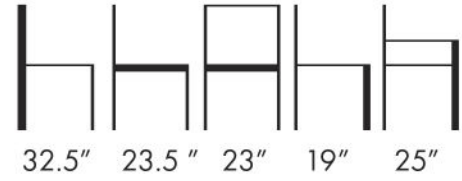

**THE LOOK OF SEATING®**  
www.aceray.com

Design:  
Design: E. & P. Ciani Design

• MANO-3 Armchair

Solid Beech Wood Frame  
Sled Base Armchair with Fully  
Upholstered Seat.

Available in COM, COL or Aceray  
Graded in Upholstery.

Wood Finishes: Aceray Standard  
Wood Finishes or Custom Match  
Wood Finishes.

Weight: 15 Lbs.

MANO-3

Aceray LLC  
4465 Kipling St., Suite 202  
Wheat Ridge, CO 80033  
Ph: 303 733 3404  
info@aceray.com  
©2023 Aceray