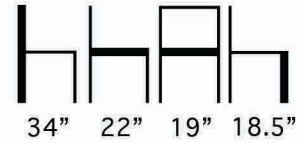

**THE LOOK OF SEATING®**  
www.aceray.com

**Design:**  
DS-Design

● ● ● #NOVA-M Side Chair

Polished Chrome Steel Rod Base  
Side Chair with Clear or Smoke  
Translucent Acrylic Shells with  
Cut-Out Grid Pattern.

RTS: Ready To Ship.

Weight: 14.5 Lbs.

RTS

#NOVA-M

**Aceray llc**  
4465 Kipling Street, Suite 202  
Wheat Ridge, CO 80033  
Ph: 303.733.3403  
info@aceray.com  
©2019 Aceray