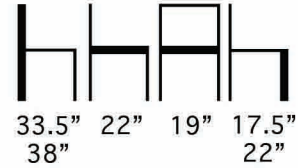

**THE LOOK OF SEATING®**  
www.aceray.com

**Design:**  
DS-Design

● ● ● #NOVA-SWIV5PC  
Swivel Side Chair

Polished Chrome Steel Rod Base  
Full Swivel Gas Cylinder Chair  
with Clear or Smoke Translucent  
Acrylic Shells with Cut-Out Grid  
Pattern.

Options: Casters or Stationary  
Foot Caps.

RTS: Ready To ship.

Weight: 20 Lbs.

RTS | ↑ ↓ ↻ | #NOVA-SWIV5PC

**Aceray llc**  
4465 Kipling Street, Suite 202  
Wheat Ridge, CO 80033  
Ph: 303.733.3403  
info@aceray.com  
©2019 Aceray