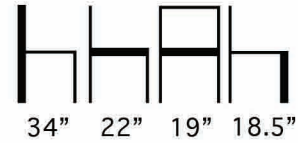

**THE LOOK OF SEATING®**  
www.aceray.com

**Design:**  
DS-Design

● ● ● #NOVA-W Side Chair

Clear or Smoke Translucent  
Acrylic Shell Side Chair with  
Cut-Out Grid Pattern.  
Steel Rod Reinforced Solid  
Beech Wood Base.

Wood Colors: Natural Beech or  
Black Stain.

RTS: Ready To ship.

Weight: 12.5 Lbs.

RTS | #NOVA-W

**Aceray llc**  
4465 Kipling Street, Suite 202  
Wheat Ridge, CO 80033  
Ph: 303.733.3403  
info@aceray.com  
©2019 Aceray