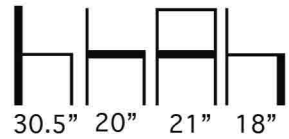

**THE LOOK OF SEATING®**  
www.aceray.com

● ● ● #136SLED Stacking Side Chair

Polished Chrome Steel Rod Frame  
Sled Base Stacking Side Chair with  
Seat & Back in PPL or Leather  
Upholstery.

PPL Side Chair Stacks 15 High.

Leather Upholstery Colors:  
Black, White, Tobacco

PPL Colors:  
Black, White, Lt. Grey, Red, Silver.

Dolly Available

RTS: Ready to Ship

 #136SLED

**Aceray llc**  
4465 Kipling Street, Suite 202  
Wheat Ridge, CO 80033  
Ph: 303.733.3403  
info@aceray.com  
©2019 Aceray