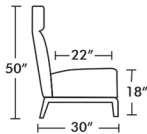

**Design:**  
**A & T Studio**

● ● ● ● TEMA-HB Sofas

**Tema36HB 75Lbs.**

**Tema55HB 115Lbs.**

**Tema67HB 140Lbs.**

**Tema75HB 157Lbs.**

TEMA-HB

Solid Wood Frame Tall Back Lounge Armchairs and Sofas with Multi-Density High-Resilient Polyurethane Foam Upholstered Seat and Back.