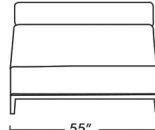

**Design:**  
**A & T Studio**

● ● ● ● TEMA-HB Sofas

**Tema36HB 75Lbs.**

**Tema55HB 115Lbs.**

**Tema67HB 140Lbs.**

**Tema75HB 157Lbs.**

TEMA-HB

Solid Wood Frame Tall Back Lounge Armchairs and Sofas with Multi-Density High-Resilient Polyurethane Foam Upholstered Seat and Back.