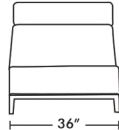

**Design:**  
**A & T Studio**

● ● ● ● TEMA-HB Sofas

**Tema36HB 75Lbs.**

**Tema55HB 115Lbs.**

**Tema67HB 140Lbs.**

**Tema75HB 157Lbs.**

TEMA-HB

Solid Wood Frame Tall Back Lounge Armchairs and Sofas with Multi-Density High-Resilient Polyurethane Foam Upholstered Seat and Back.