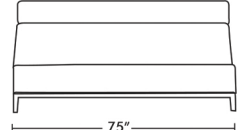

**Design:**  
**A & T Studio**

● ● ● ● TEMA-HB Sofas

**Tema36HB 75Lbs.**

**Tema55HB 115Lbs.**

**Tema67HB 140Lbs.**

**Tema75HB 157Lbs.**

TEMA-HB

Solid Wood Frame Tall Back Lounge Armchairs and Sofas with Multi-Density High-Resilient Polyurethane Foam Upholstered Seat and Back.