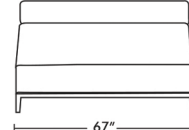

**Design:**  
**A & T Studio**

● ● ● ● TEMA-HB Sofas

**Tema36HB 75Lbs.**

**Tema55HB 115Lbs.**

**Tema67HB 140Lbs.**

**Tema75HB 157Lbs.**

TEMA-HB

Solid Wood Frame Tall Back Lounge Armchairs and Sofas with Multi-Density High-Resilient Polyurethane Foam Upholstered Seat and Back.