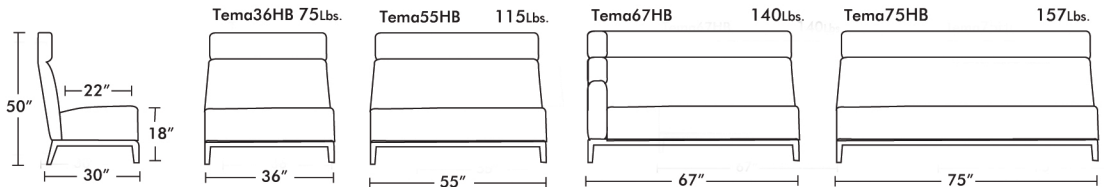

Design:
A & T Studio

● ● ● ● TEMA-HBA Sofas

TEMA-HBA1

TEMA-HBA2

Solid Wood Frame Tall Back Lounge Armchairs and Sofas with Arms/Sides.

Multi-Density High-Resilient Polyurethane Foam Upholstered Seat and Back.