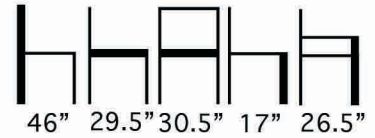

High Density Injection Molded
Foam Armchair with Solid
Ash Wood Base.

Available in COM, COL or Aceray
Graded in Upholstery.

Use of Stretchy Fabrics is
Suggested.

Weight: 41 Lbs.

#DIVA-HBW

Aceray llc
4465 Kipling Street, Suite 202
Wheat Ridge, CO 80033
Ph: 303.733.3403
info@aceray.com
©2019 Aceray