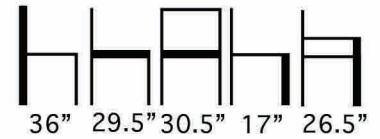

**Design:**  
E. & P. Ciani Design

● ● ● ● DIVA-LBSWIV Swivel Armchair

High Density Injection Molded  
Foam Armchair with Polished  
Chrome Triangular Swivel Base.

Use of Stretchy Fabrics is  
Suggested.