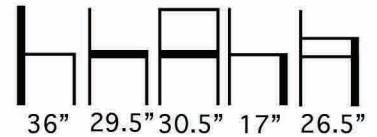

Design:
E. & P. Ciani Design

● ● ● ● DIVA-LBSWIV4P
Swivel Armchair

High Density Injection Molded
Foam Armchair with Polished
Chrome 4-Prong Steel
Swivel Base.

Use of Stretchy Fabrics is
Suggested.

#DIVA-LBSWIV4P