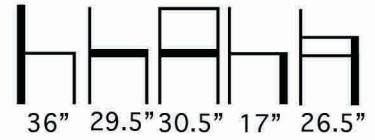

● ● ● ● DIVA-LBW Armchair