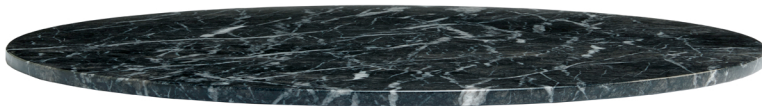

- ● ● #T180
Granite or Marble Table Tops

3/4"

Black Granite *Nero d'Africa*

White Marble *Bianca Carrara*

Black Marble *Grigio Carnico*

Brown Marble *Dark Emperador*

Green Marble *Verde Guatemala*

3/4" Thickness

For Indoor/Outdoor use.

Round Sizes: 24", 28", 32", 36"

Square Sizes: 24" x 24", 28" x 28",
32" x 32", 36" x 36"

Rectangular Size: 32" x 48"

RTS: Ready to Ship

RTS  #T180