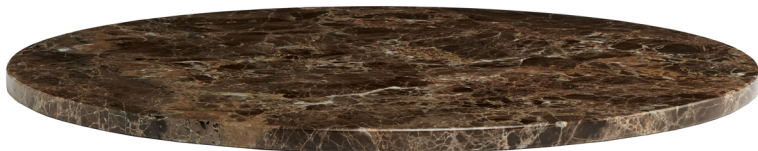

- ● ● #T180
Granite or Marble Table Tops

3/4"

Black Granite *Nero d'Africa*

White Marble *Bianca Carrara*

Black Marble *Grigio Carnico*

Brown Marble *Dark Emperador*

Green Marble *Verde Guatemala*

3/4" Thickness

For Indoor/Outdoor use.

Round Sizes: 24", 28", 32", 36"

Square Sizes: 24" x 24", 28" x 28",
32" x 32", 36" x 36"

Rectangular Size: 32" x 48"

RTS: Ready to Ship

RTS  #T180