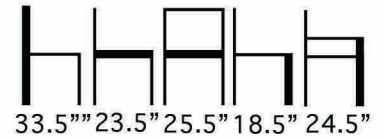

Design:
E. & P. Ciani Design

● ● ● VOTO-SWIV Swivel Armchair

High Density Injection Molded
Foam Armchair with Polished
Chrome Steel Swivel Base.

Use of Stretchy Fabrics is
Suggested.

Aceray llc
4465 Kipling Street, Suite 202
Wheat Ridge, CO 80033
Ph: 303.733.3403
info@aceray.com
©2019 Aceray