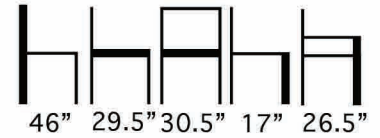

Design:
E. & P. Ciani Design

● ● ● DIVA-HBSWIV
Swivel Armchair

High Density Injection Molded
Foam Armchair with Polished
Chrome Triangular Swivel Base.

Use of Stretchy Fabrics is
Suggested.

Aceray llc
4465 Kipling Street, Suite 202
Wheat Ridge, CO 80033
Ph: 303.733.3403
info@aceray.com
©2019 Aceray