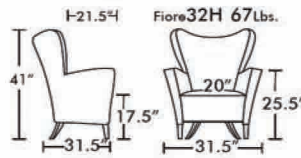

**Design:**  
CRB Design

● ● ● #FIORE-H Lounge Seating

Frame: Solid Wood Frame.

Seat, Back and Arms: Multi Density High- Resilient Polyurethane Foam.

Special Features: Welted Edges

Legs: Solid Wood.

Wood Finish Options: Custom Match Wood Finishes