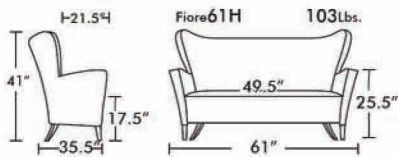

**Design:**  
CRB Design

● ● ● #FIORE-H Lounge Seating

Frame: Solid Wood Frame.

Seat, Back and Arms: Multi Density High- Resilient Polyurethane Foam.

Special Features: Welted Edges

Legs: Solid Wood.

Wood Finish Options: Custom Match Wood Finishes