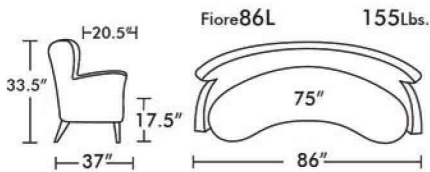

Design:
CRB Design

● ● ● #FIORE-L Lounge Seating

Frame: Solid Wood Frame.

Seat, Back and Arms: Multi Density High- Resilient Polyurethane Foam.

Special Features: Welted Edges.

Legs: Solid Wood.

Wood Finish Options: Custom Match Wood Finishes.