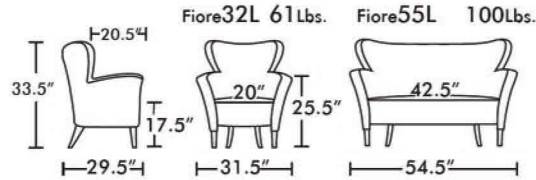

Design:
CRB Design

● ● ● #FIORE-L Lounge Seating

Frame: Solid Wood Frame.

Seat, Back and Arms: Multi Density High- Resilient Polyurethane Foam.

Special Features: Welted Edges.

Legs: Solid Wood.

Wood Finish Options: Custom Match Wood Finishes.