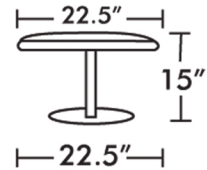

● ● ● UNICO-OTSWIV

Frame: Solid Wood

Seat & Back: Multi-Density
High-Resilient Polyurethane Foam.

Base: Polished Chrome Swivel Base.

Available in COM, COL, or Aceray
Graded in Upholstery.

Wood Finishes: Aceray Standard
Wood Finishes or Custom Match
Wood Finishes.

Weight: 35 Lbs.