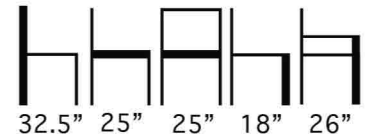

Design:
Studio Tipi

- • • #383USWIV
Swivel Guest Chair

High Density Injection Molding
Swivel Armchair with a Matt
or Polished Column Base.

Available in Aceray Graded Vinyls,
in COM or COL.

 #383USWIV

Aceray Ilc
4465 Kipling Street, Suite 202
Wheat Ridge, CO 80033
Ph: 303.733.3403
info@aceray.com
©2019 Aceray