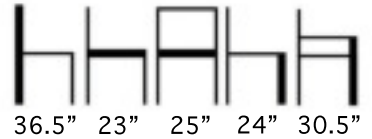

Design:
E. & P. Ciani Design

●●● #665CW
Swivel Counter Stool

  #665CW

High Density Injection Molded Foam Counter Stool with Solid Wood Swivel Base.

Available in COM, COL, or Aceray Graded in Upholstery.

Available in Aceray Standard Wood Finishes or Custom Match Wood Finishes.

Weight: 28.5 Lbs.

Option:

- Polished Chrome or Brass Tubular Steel Footrest
- Available as Non-Swivel Base

Use of Stretchy Fabric is Suggested.