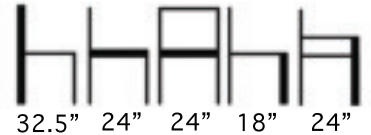

High Density Injection Molded Foam
Armchair with 4-Prong Cast
Aluminum Swivel Base.

Available in COM, COL, or Aceray
Graded in Upholstery.

Base Available in Polished Chrome
or Matte Black Powder Coat Finish.

Weight: 23.5 Lbs.

For Open Back, Specify Y.