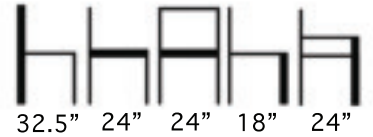

High Density Injection Molded Foam Armchair with 4-Prong Solid Ash Wood Swivel Base.

Available in COM, COL, or Aceray Graded in Upholstery.

Base Available in Aceray Standard Wood Stains or Custom Stains.

Weight: 24.5 Lbs.

For Open Back, Specify Y.