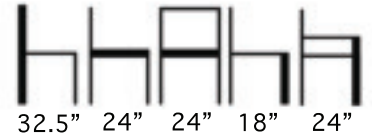

High Density Injection Molded Foam
Armchair with Open Back 4-Prong
Solid Ash Wood Swivel Base.

Available in COM, COL, or Aceray
Graded in Upholstery.

Base Available in Aceray Standard
Wood Stains or Custom Stains.

Weight: 24.5 Lbs.