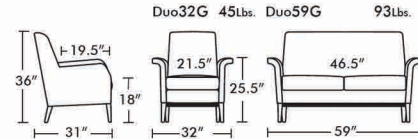

THE LOOK OF SEATING®
www.aceray.com

Design:
Glam by Gualtiero Ceschia

● ● ● ● #DUO-G Lounge Seating

Frame: Love Seat and Armchair
Solid Wood Frame.

Seat & Back: Multi Density
High-Resilient Polyurethane Foam.

Available in COM, COL or Aceray
Graded in Upholstery.

Legs: Solid Wood.
Wood Finishes: Aceray Standard
Wood Finishes or Custom Match
Wood Finishes.

#DUO-G

Aceray Ilc
4465 Kipling Street, Suite 202
Wheat Ridge, CO 80033
Ph: 303.733.3403
info@aceray.com
©2019 Aceray